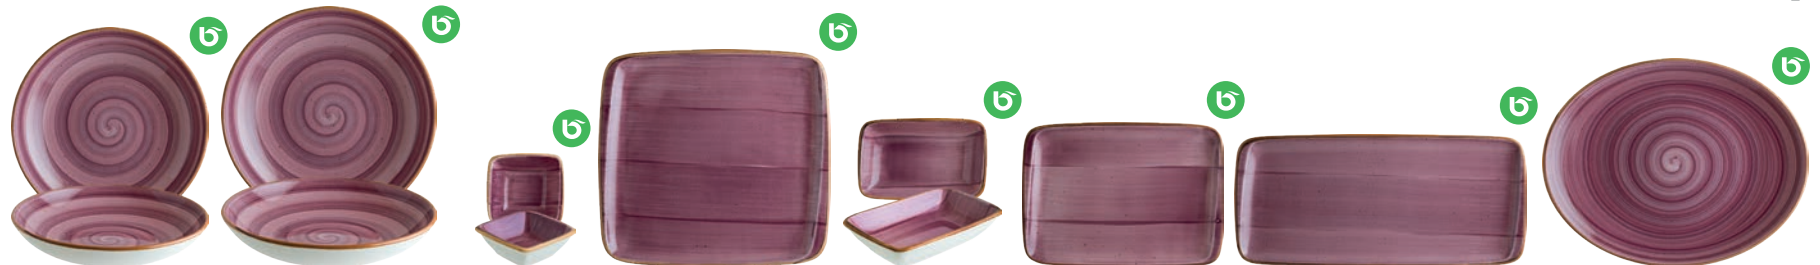

Aura Blackberry

Porzellan
Geschirr

Bestellnummer / Order No.	ABBBLM23CK	ABBBLM25CK	ABBMV10KS	ABBMV34KR	ABBMV16DKY	ABBMV26DT	ABBMV35DT	ABBMV31OV
Bezeichnung / Name	Aura Blackberry Bloom Teller tief / Deep plate 23cm	Aura Blackberry Bloom Teller tief / Deep plate 25cm	Aura Blackberry Moove Schale / Bowl 8 x 8,5cm	Aura Blackberry Moove Platte / Plate 27 x 25cm	Aura Blackberry Moove Rechteckschale / Rectangular dish 16 x 9cm	Aura Blackberry Moove Platte / Plate 23 x 16cm	Aura Blackberry Moove Platte / Plate 34 x 16cm	Aura Blackberry Moove Platte oval / Oval plate 31 x 24cm
Barcode (Stück / Item)	8 697700 122884	8 697700 125458	8 697700 122938	8 697700 123003	8 697700 122945	8 697700 123089	8 697700 123072	8 697700 125427
Barcode (VE / SU)	86 977001 228842	86 977001 254582	86 977001 229382	86 977001 230036	86 977001 229450	86 977001 230890	86 977001 230722	86 977001 254278
cl max.	100cl	130cl	9cl		20cl			
↔	230mm	250mm	90 x 80mm	270 x 250mm	150 x 98mm	234 x 165mm	340 x 158mm	310 x 240mm
↑↓	45mm	50mm	30mm	20mm	30mm	20mm	25mm	30mm
net./brt. net./gross	653g / 692g	724g / 788g	110g / 120g	872g / 899g	244g / 248g	515g / 532g	792g / 832g	834g / 863g
	6 / 558	6 / 432	24 / 4.608	6 / 624	12 / 2.412	12 / 1.260	12 / 696	6 / 582
Stückpreis / PPI	14,06€	17,87€	11,41€	27,55€	14,39€	22,17€	30,59€	18,67€

Aura, an extensive porcelain series, which is available in different colors. The individual colors work well and very harmonious, but also mixed up they give your creations the certain something. This hand-painted collection is very individual and may lead to color variations. Other items on request.