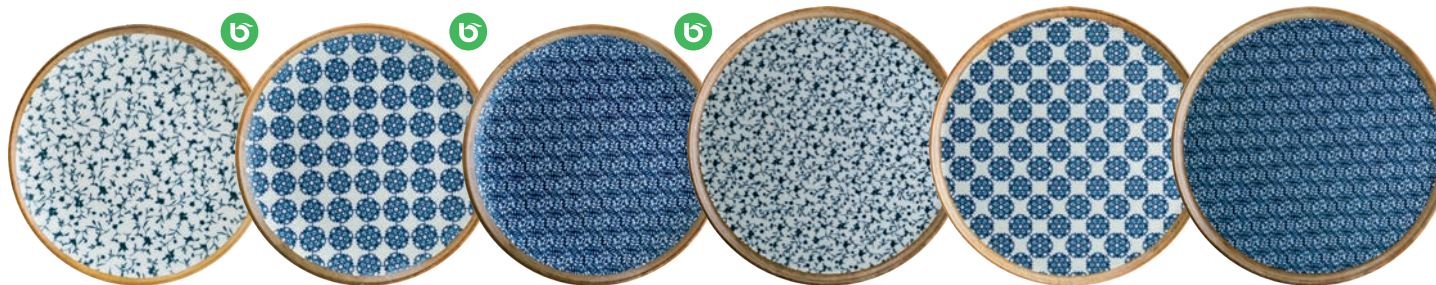

Bestellnummer / Order No.	CLFGRM30DZ	LTSGRM30DZ	LPNGRM30DZ	CLFGRM32PZ	LTSGRM32PZ	LPNGRM32PZ
Bezeichnung / Name	Calif Gourmet Teller flach / Plate 30cm	Lotus Gourmet Teller flach / Plate 30cm	Lupin Gourmet Teller flach / Plate 30cm	Calif Gourmet Pizzateller / Pizza plate 32cm	Lotus Gourmet Pizzateller / Pizza plate 32cm	Lupin Gourmet Pizzateller / Pizza plate 32cm
Barcode (Stück / Item)	8 697700 068533	8 697700 083871	8 697700 067840	8 697700 073360	8 697700 117187	8 697700 117194
Barcode (VE / SU)	86 977000 685332	86 977000 838714	86 977000 678402	86 977000 733606	86 977001 171872	86 977001 171940
↔	305mm	305mm	305mm	325mm	325mm	325mm
↑↓	30mm	30mm	30mm	20mm	20mm	20mm
net./brt. net./gross	1.009g / 1.130g	1.009g / 1.130g	1.009g / 1.130g	1.139g / 1.187g	1.139g / 1.187g	1.139g / 1.187g
	6 / 372	6 / 372	6 / 372	6 / 348	6 / 348	6 / 348
Stückpreis / PPI	16,28€	16,28€	16,28€	18,09€	18,09€	18,09€

The Mediterranean:
The region of the most diverse cuisines, which nevertheless have so much in common. We celebrate and welcome diversity with the **Calif** family, which consists of the **Calif**, **Lotus** and **Lupin** series to accompany the taste that has linked Mediterranean food cultures for hundreds of years.