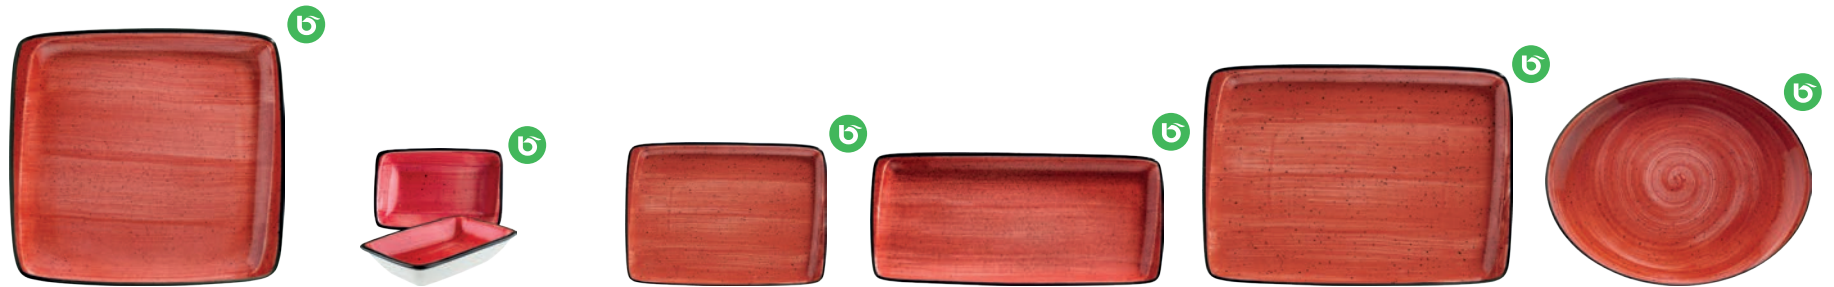

Bestellnummer / Order No.	APSMOV41KR	APSMOV16DKY	APSMOV26DT	APSMOV35DT	APSMOV41DT	APSMOV31OV
Bezeichnung / Name	Aura Passion Moove Platte / Plate 32 x 30cm	Aura Passion Moove Rechteckschale / Rectangular dish 16 x 9cm	Aura Passion Moove Platte / Plate 23 x 16cm	Aura Passion Moove Platte / Plate 34 x 16cm	Aura Passion Moove Platte / Plate 36 x 25cm	Aura Passion Moove Platte oval / Oval plate 31 x 24cm
Barcode (Stück / Item)	8 697700 027035	8 697700 030547	8 697700 015414	8 697700 026977	8 697700 026984	8 697700 027059
Barcode (VE / SU)	86 977000 270354	86 977000 305476	86 977000 154142	86 977000 269778	86 977000 269846	86 977000 270590
cl max.		20cl				
↔	320 x 305mm	150 x 98mm	234 x 165mm	340 x 158mm	360 x 254mm	310 x 240mm
↑↓	25mm	30mm	20mm	25mm	25mm	30mm
net./brt. net./gross	1.375g / 1.425g	244g / 248g	515g / 532g	792g / 832g	1.221g / 1.273g	834g / 863g
	6 / 348	12 / 2.412	12 / 1.260	12 / 696	6 / 432	6 / 582
Stückpreis / PPI	38,62€	14,39€	22,17€	30,59€	42,93€	18,67€